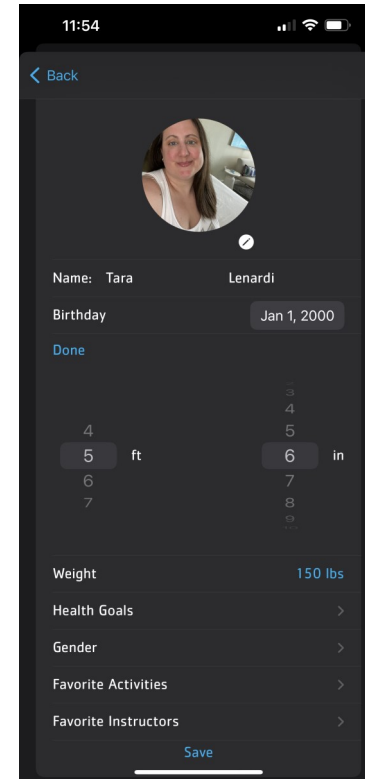

YMCA360 MOBILE APP

How to Connect Create a Profile

Click "Y Logo" Button

Click the "My Profile"

Complete the information in the profile

Add a profile picture by clicking on the pencil by the person icon. Allow access to your photos.