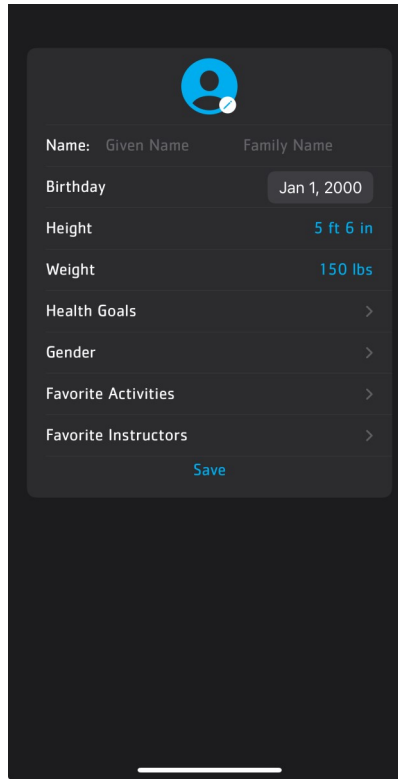

YMCA360 MOBILE APP

How to Connect Create a Profile

Click "Y Logo" Button

Click the "My Profile"

Complete the information in the profile

Add a profile picture by clicking on the pencil by the person icon. Allow access to your photos.