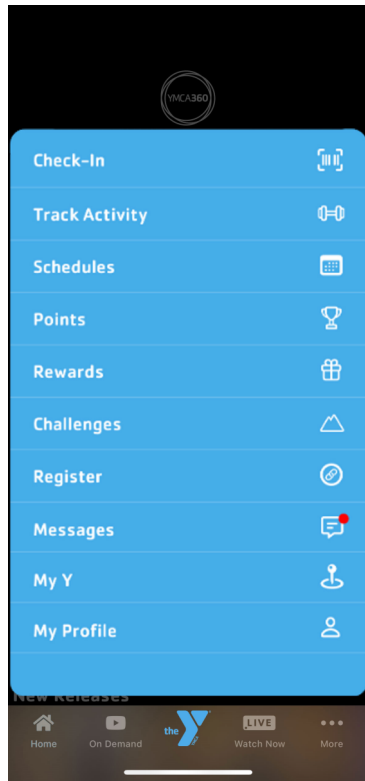

YMCA360 MOBILE APP

How to Connect Create a Profile

Click "Y Logo" Button

Click the "My Profile"

Complete the information in the profile

Add a profile picture by clicking on the pencil by the person icon. Allow access to your photos.

DOWNLOAD THE APP

Download for iOS and Android.

Apple Store

Google Play

FOR YOUTH DEVELOPMENT®
FOR HEALTHY LIVING
FOR SOCIAL RESPONSIBILITY